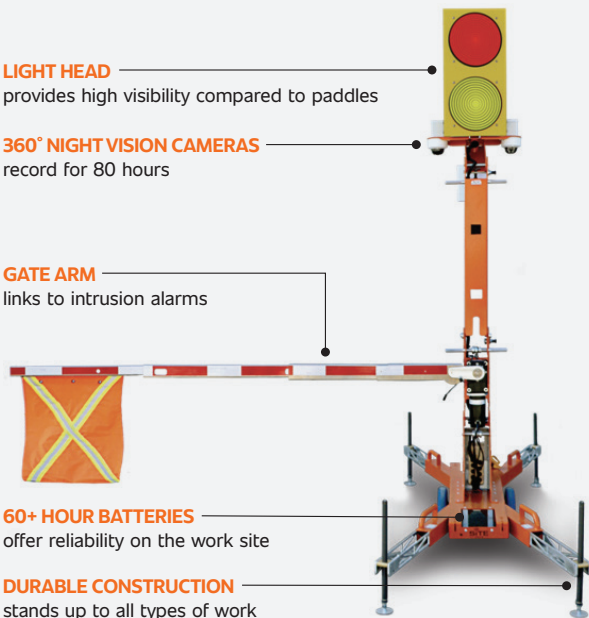

Life Saving Innovation

AWP Safety AFADs offer smart, safe and efficient work site protection.

Preferred by Drivers

Missouri DOT found that vehicles approached 4.2 mph slower and stopped 11.4 ft. further back when work sites utilize Automatic Flagging Assistance Devices (AFADs).* The study also discovered 78% of drivers prefer AFADs over human flaggers.

*Source: Evaluation of Automated Flagger Devices, MoDOT, 2017

LIGHT HEAD — provides high visibility compared to paddles

360° NIGHT VISION CAMERAS — record for 80 hours

GATE ARM — links to intrusion alarms

60+ HOUR BATTERIES — offer reliability on the work site

DURABLE CONSTRUCTION — stands up to all types of work terrain and weather

AFAD Advantages

IMPROVED SAFETY

Drivers are more distracted these days. Research shows motorists are more responsive to AFADs than human Protectors.

KEEP YOU ON SCHEDULE

Fewer AWP Protectors can cover more of your work zones for greater coverage and availability, despite today's labor challenges.

LOWER OVERALL OPERATING COSTS

Finishing work on or ahead of schedule reduces your potential overtime costs.

REDUCED LIABILITY

Built-in surveillance cameras show what really happened in the event of an accident.

How AFADs Work

Our smart, wireless technology allows one Protector to safely control multiple AFADs from a roadside tablet. This provides greater visibility of the entire work site and puts Protectors closer to your crew members for better communication.

Onboard Google/Waze technology diverts 25% of traffic around the work site entirely, further reducing the odds of an accident.

If a vehicle does breach the work site, an intrusion alarm immediately alerts everyone to get out of the way.

What to Expect

COST EFFECTIVE – over time, AFADs drive down your project costs by keeping you on/ahead of schedule and reducing the chance of costly accidents

RELIABLE – durable equipment is operated by Protectors who show up on time

EFFICIENT – AFADs are quicker for Protectors to set up, tear down and move which means less waiting for your own crews

Schedule Now

Online: www.awpsafety.com / Call: 1-800-343-2650

REQUEST FREE DEMO